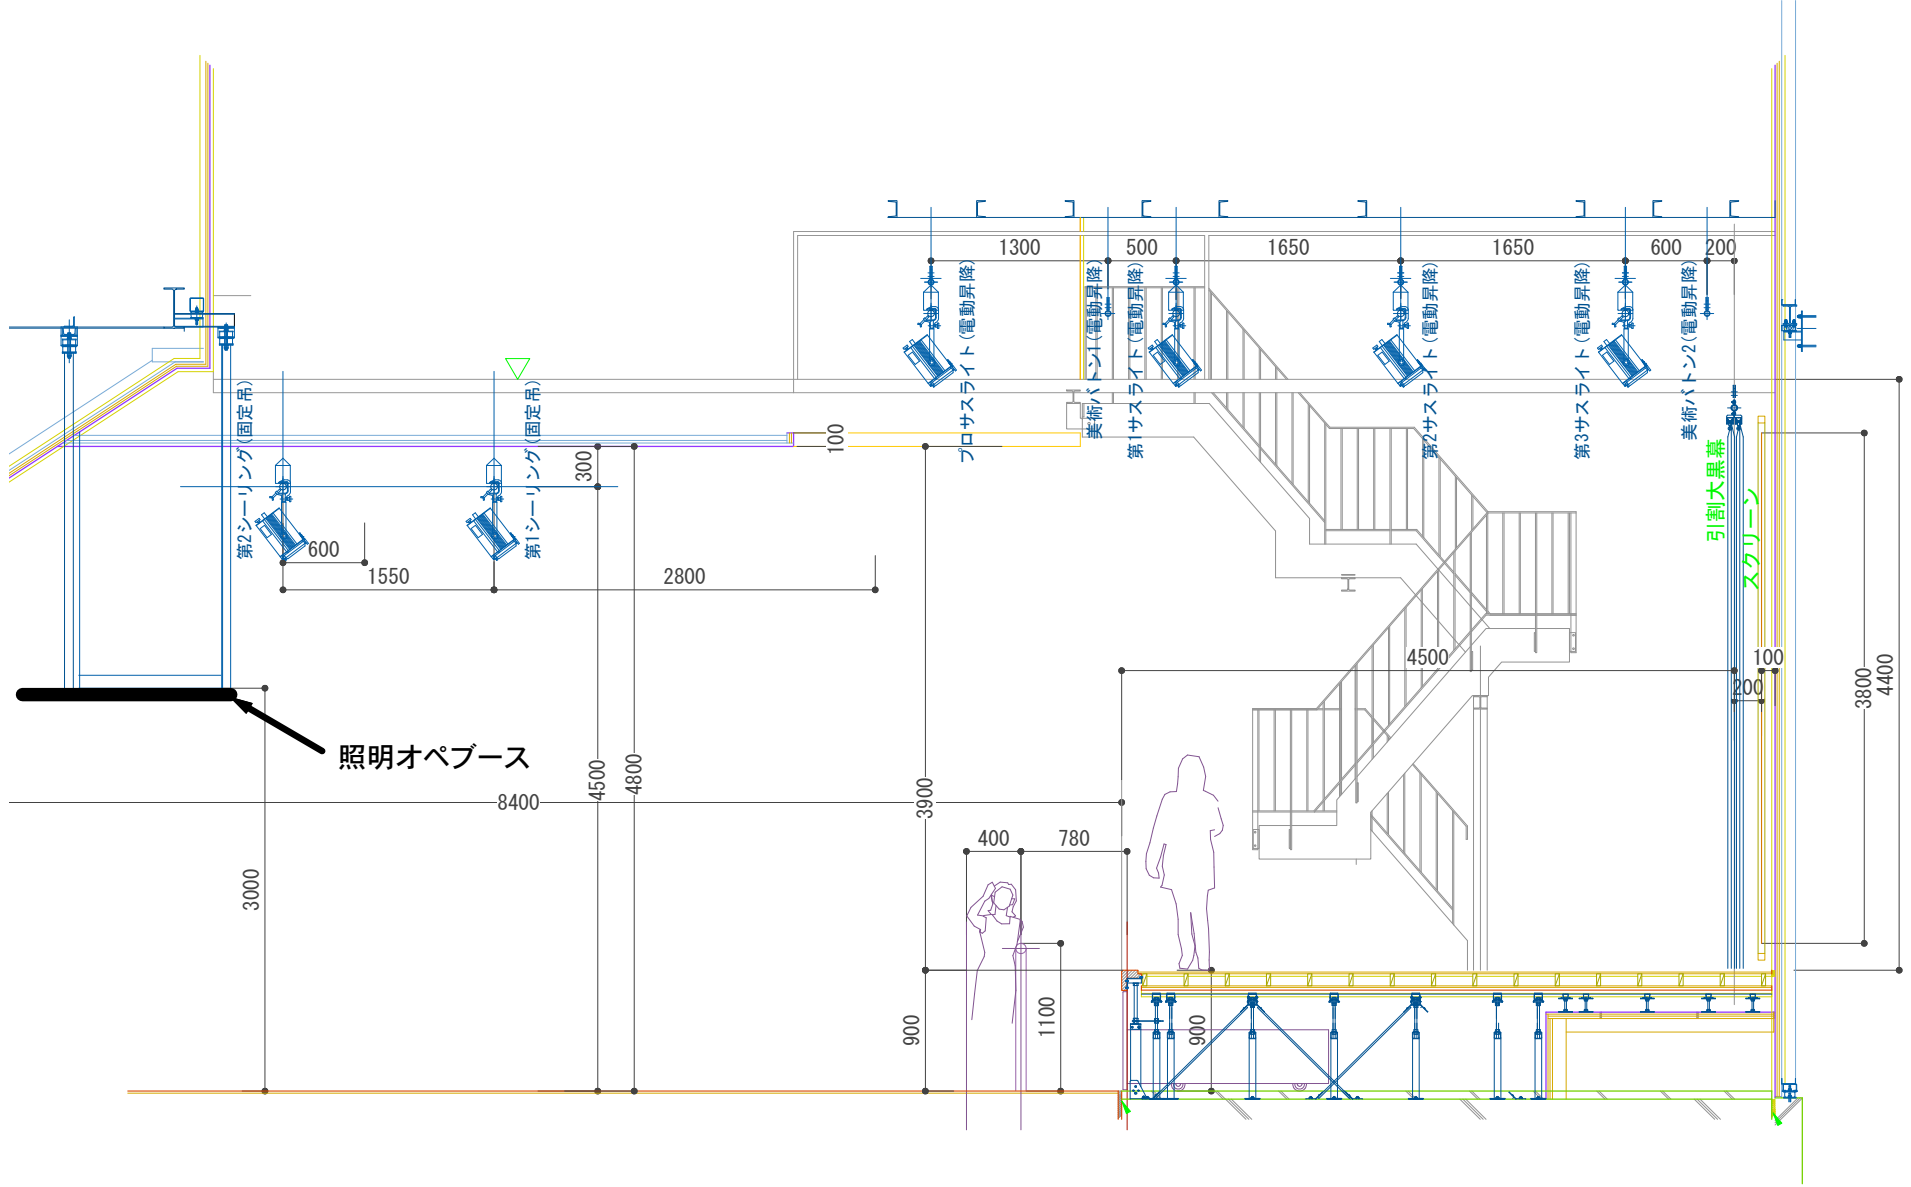

8インチ

#12	12	#61	11
#15	18	#63	12
#16	10	#64	12
#17	16	#65	22
#18	12	#66	12
		#67	11
#20	7	#71	22
#21	16	#72	12
#22	34	#73	24
#24	12	#74	17
#26	11	#76	15
		#77	7
#31	12	#78	19
#33	29	#79	12
#34	12		
#35	11	#81	12
#36	11	#84	14
#37	26	#85	19
#38	12	#86	9
		#87	26
#40	17	#88	17
#41	6		
#43	12	#98	12
#44	12		
#45	12	#00	12
#46	6	#0	9
		#B2	9
#52	15	#B3	12
#53	2	#A2	10
#54	12	#A3	10
#55	12	#PU4	19
#57	12		
#58	13		
#59	12		

#027	8	6インチ	
#071	4	#22	9
#106	12	#33	1
#119	5	#40	5
#124	9	#53	1
#135	8	#61	1
#137	4	#65	11
#139	4	#77	7
#140	12	#78	9
#147	8	#85	8
#158	2	#86	5
#170	24		
#195	10	#128	4
#202	4	#135	4
#700	12	#141	8
#721	6	#179	3
#780	16		
#788	12	#A2	6
#790	1	#A3	2
#830	11	#B2	2
#878	11		
#950	12		
		4インチ	
#L199	11	#16	8
#L180	20	#40	3
#L128	29	#53	5
#L179	33	#64	7
		#67	8
		#71	14
		#78	5
		#B-2	18